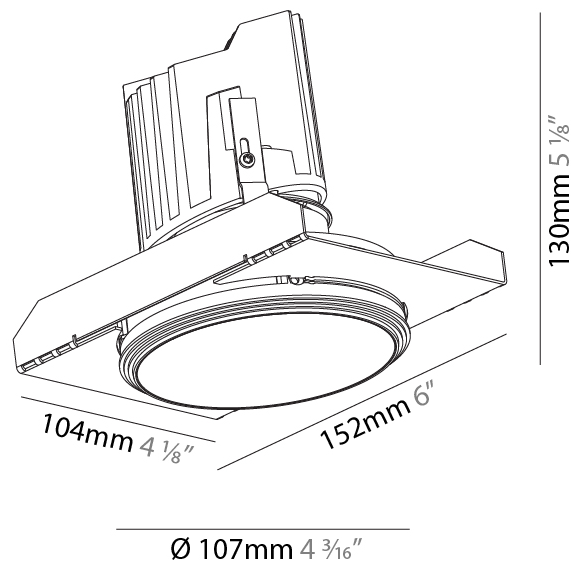

PHYSICAL

Shape: Round
Diameter (mm): 107
Diameter (in): 4 3/16
Height (mm): 130
Height (in): 5 1/8
Ceiling Thickness (mm): 10 / 12.5 / 15 / 25
Ceiling Thickness (in): 3/8 or 1/2 or 9/16 or 1
Min. Recessing Depth (mm): 150
Min. Recessing Depth (in): 5 7/8
Light Distribution: Downlight
Weight (kg): 0.646
Weight (lbs): 1.42
Fixture Finish: SSR / BKV / CWI / CRY / HAB / LAG / UFT / ITA / RUA / RUR / MIC / FTG / MYG / TWT / LOD / PUS / FRO / FUP / KIA / POP / BLS / SPG / MEY / GOH / GUM / CHC / COM / ABZ / JAG / OBR / MOS / ROR
Fixture Material: Aluminum Die Cast
Cut-out Measurements: Ø 111mm / 4 3/8"
Upon Request: Unique Ceiling Thickness

ELECTRICAL

Lamp Type: LED (Zhaga Standard)
Input Wattage (W): 15
Total Output Wattage (W): 14.7
Dimming: Dali Dimming
Driver Included: No
Driver Location: Recessed Housing
Driver Type: Constant Current - 120Vac
Driver Class: Class 2
Housing: See components
Input Voltage (V): 120
Constant Current (MA): 350

LED

Number of LEDs: 1
Color Temperature (°K): Warm Dim
Max. Delivered Lumen (lm): 766
Nominal Lumen (lm): 1140
CRI: >90 CRI
Lamp Life (hrs): 50000
Upon Request: RGB-W Tunable White Special Color Temperature Special LED

OPTICAL

Reflector°: 18 / 42 / 60
Optic°: Lens Pack - No Lens / Linear Spread Lens / Honeycomb / Spread Lens
Upon Request: Special Beam Angles

RATINGS AND CERTIFICATIONS