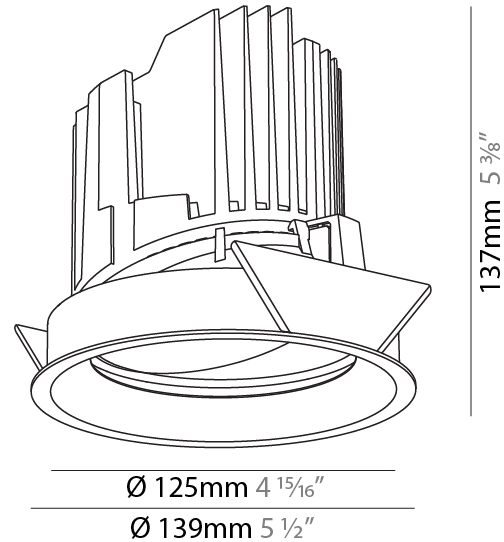

ELECTRICAL

Lamp Type: LED (Zhaga Standard)
Input Wattage (W): 28
Total Output Wattage (W): 26.4
Dimming: Tri-Mode (Non-Dimming and Phase Dimming (120Vac only) and 0-10V Dimming)
Driver Included: No
Driver Location: Recessed Housing
Driver Type: Constant Current - Universal
Driver Class: Class 2
Housing: See components
Input Voltage (V): 120 - 277
Constant Current (MA): 700

LED

Number of LEDs: 1
Color Temperature (°K): 2700 / 3000 / 3500 / 4000
Max. Delivered Lumen (lm): 2191 / 2280 / 2415 / 2164
Nominal Lumen (lm): 2909 / 3028 / 3208 / 3273
CRI: >90 CRI
Efficiency (%): 63.10%
Lamp Life (hrs): 50000

OPTICAL

Reflector°: 18 / 38
Optic°: Lens Pack - No Lens / Linear Spread Lens / Honeycomb / Spread Lens
Adjustability: Rotational 355°; Tilt 30°

RATINGS AND CERTIFICATIONS

Certified By: Certified for North American Standards
IP rating: IP20
Zaneen Group Inc. © 2024, T 1800-388-3382, F 416-247-9319, www.zaneen.com