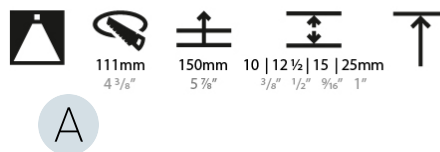

ELECTRICAL

Lamp Type: LED (Zhaga Standard)
Input Wattage (W): 13
Total Output Wattage (W): 11.8
Dimming: Tri-Mode (Non-Dimming and Phase Dimming (120Vac only) and 0-10V Dimming)
Driver Included: No
Driver Location: Recessed Housing
Driver Type: Constant Current - Universal
Driver Class: Class 2
Housing: See components
Input Voltage (V): 120 - 277
Constant Current (MA): 350

LED

Number of LEDs: 1
Color Temperature (°K): 2700 / 3000 / 3500 / 4000
Max. Delivered Lumen (lm): 876 / 909 / 955 / 974
Nominal Lumen (lm): 1304 / 1352 / 1421 / 1450
CRI: >90 CRI
Efficiency (%): 87.9 / 88.4 / 87.9
Lamp Life (hrs): 50000
Upon Request: RGB-W Tunable White Special Color Temperature Special LED

OPTICAL

Reflector°: 18 / 42 / 60
Optic°: Lens Pack - No Lens / Linear Spread Lens / Honeycomb / Spread Lens
Upon Request: Special Beam Angles

RATINGS AND CERTIFICATIONS

382, F 416-247-9319, www.zaneen.com

Created by Zaneen Lighting for North American Standards. At the end of the existing Model #. For assistance on 'custom' specifications, contact zteam@zaneen.com. In a constant effort to supply the best product, we reserve the right to change specifications or materials without notice. The most recent specification sheets are found at zaneen.com

IP rating: IP20