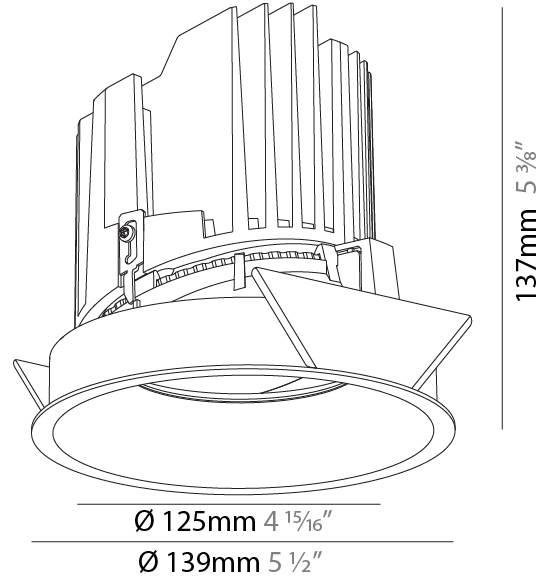

RATINGS AND CERTIFICATIONS

Certified By: Certified for North American Standards
IP rating: IP54

130mm 5 1/8"	150mm 5 7/8"	10 | 15mm 3/8" | 9/16"	10°	355°		
A