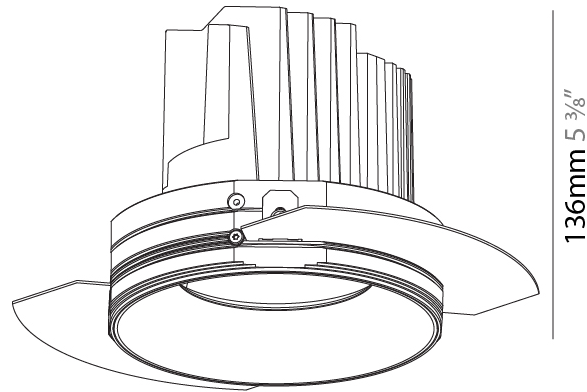

GENERAL

Series: Bioniq
Subseries: Bioniq Round Semi Adjustable
Brand: Prolicht
Division: Architectural
Mounting Type: Trimless
Mounting Location: Ceiling
Subcategory: Downlight

PHYSICAL

Shape: Round
Diameter (mm): 125
Diameter (in): 4 ¹⁵/₁₆
Height (mm): 136
Height (in): 5 ³/₈
Ceiling Thickness (mm): 10 / 12.5 / 15 / 25
Ceiling Thickness (in): 3/8 or 1/2 or 9/16 or 1
Min. Recessing Depth (mm): 150
Min. Recessing Depth (in): 5 ⁷/₈
Light Distribution: Adjustable / Downlight
Fixture Finish: SSR / BKV / CWI / CRY / HAB / LAG / UFT / ITA / RUA / RUR / MIC / FTG / MYG / TWT / LOD / PUS / FRO / FUP / KIA / POP / BLS / SPG / MEY / GOH / GUM / CHC / COM / ABZ / JAG / OBR / MOS / ROR
Fixture Material: Aluminum Die Cast

ELECTRICAL

Lamp Type: LED (Zhaga Standard)
Input Wattage (W): 27.6
Total Output Wattage (W): 25.10
Driver Included: No
Driver Location: Recessed Housing
Input Voltage (V): 120 - 277
Constant Current (MA): 700mA

LED

Number of LEDs: 1
Color Temperature (°K): 2700 / 3000 / 3500 / 4000
Max. Delivered Lumen (lm): 2030 / 2080 / 2186 / 2230
Nominal Lumen (lm): 3210 / 3290 / 3459 / 3530
Efficiency (%): 63.1/61.5/63.2%
Lamp Life (hrs): 50000

OPTICAL

Reflector°: 10, 16, 36

RATINGS AND CERTIFICATIONS

Certified By: Certified for North American Standards
IP rating: IP20