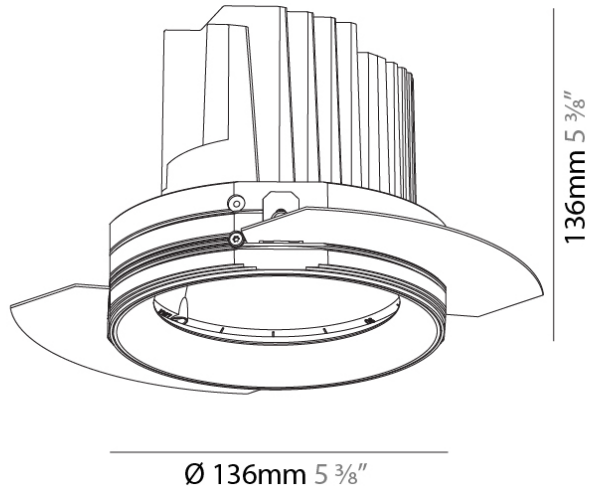

ELECTRICAL

Lamp Type: LED (Zhaga Standard)
Input Wattage (W): 13.2 / 16.5
Total Output Wattage (W): 12.1 / 14.7
Dimming: Tri-Mode (Non-Dimming and Phase Dimming (120Vac only) and 0-10V Dimming)
Driver Included: No
Driver Location: Recessed Housing
Driver Type: Constant Current - Universal
Driver Class: Class 2
Housing: See components
Input Voltage (V): 120 - 277
Constant Current (MA): 350

LED

Number of LEDs: 1
Color Temperature (°K): 2700 / 3000 / 3500 / 4000
Max. Delivered Lumen (lm): 870 / 970 / 1038 / 1060
Nominal Lumen (lm): 960 / 1070 / 1156 / 1180
CRI: >90 CRI
Efficiency (%): 90.5
Lamp Life (hrs): 50000
Upon Request: RGB-W Tunable White Special Color Temperature Special LED

OPTICAL

Reflector: 10
Beam Angle: Narrow
Adjustability: Rotational 355°; Tilt 30°
Upon Request: Special Beam Angles

RATINGS AND CERTIFICATIONS

382, F 416-247-9319, www.zaneen.com
Certified by Intertek for North American Standards. At the end of the existing Model #. For assistance on 'custom' specifications, contact zteam@zaneen.com.
In a constant effort to supply the best product, we reserve the right to change specifications or materials without notice. The most recent specification sheets are found at zaneen.com
IP rating: IP20

140mm 5 1/2"	150mm 5 3/8"	10 | 12 1/2 | 15 | 25mm 3/8" | 1/2" | 9/16" | 1"	± 30°	355°		

A