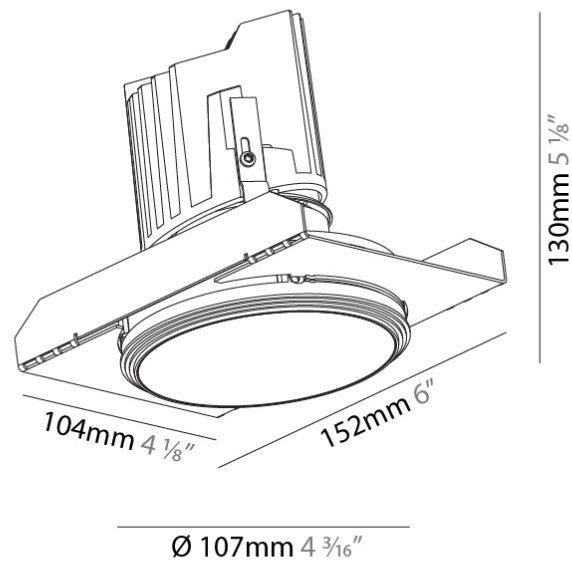

ELECTRICAL

Lamp Type: LED (Zhaga Standard)
Input Wattage (W): 13
Total Output Wattage (W): 11.8
Dimming: Tri-Mode (Non-Dimming and Phase Dimming (120Vac only) and 0-10V Dimming)
Driver Included: No
Driver Location: Recessed Housing
Driver Type: Constant Current - Universal
Driver Class: Class 2
Housing: See components
Input Voltage (V): 120 - 277
Constant Current (MA): 350

LED

Number of LEDs: 1
Color Temperature (°K): 2700 / 3000 / 3500 / 4000
Max. Delivered Lumen (lm): 876 / 909 / 955 / 974
Nominal Lumen (lm): 1304 / 1352 / 1421 / 1450
CRI: >90 CRI
Efficiency (%): 87.9 / 88.4 / 87.9
Lamp Life (hrs): 50000
Upon Request: RGB-W Tunable White Special Color Temperature Special LED

OPTICAL

Reflector°: 18 / 42 / 60
Optic°: Lens Pack - No Lens / Linear Spread Lens / Honeycomb / Spread Lens
Upon Request: Special Beam Angles

RATINGS AND CERTIFICATIONS

382, F 416-247-9319, www.zaneen.com

Created by Zaneen Lighting for North American Standards. At the end of the existing Model #. For assistance on 'custom' specifications, contact zteam@zaneen.com. In a constant effort to supply the best product, we reserve the right to change specifications or materials without notice. The most recent specification sheets are found at zaneen.com

IP rating: IP20